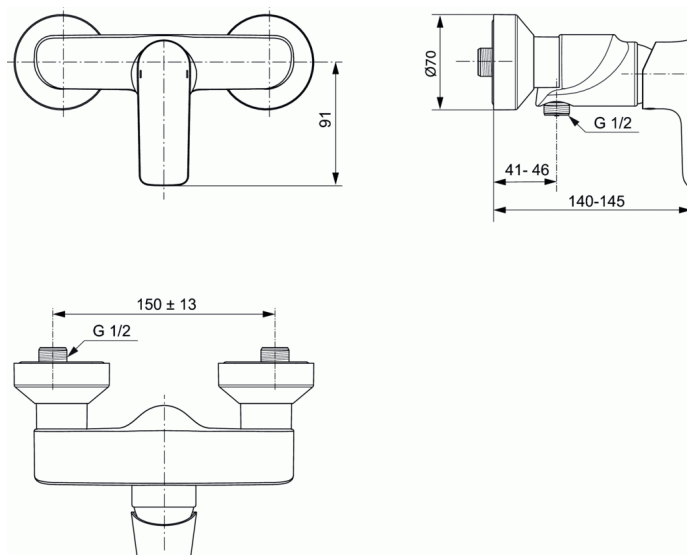

CONNECT AIR

Exposed shower mixer

Exposed shower mixer

- 38 mm cartridge FirmaFlow® ISI with hot water limiter
- Brass cast body
- Metal handle with red and blue colour indication - printed on handle
- Standard S-Connection with noise reduction
- Check valve
- Covered nuts
- Noise class 1
- Finishes:
 - technology electroplating (AA)
 - technology PVD (GN, A2, A5) - available in August 2020
- Comply with EN817